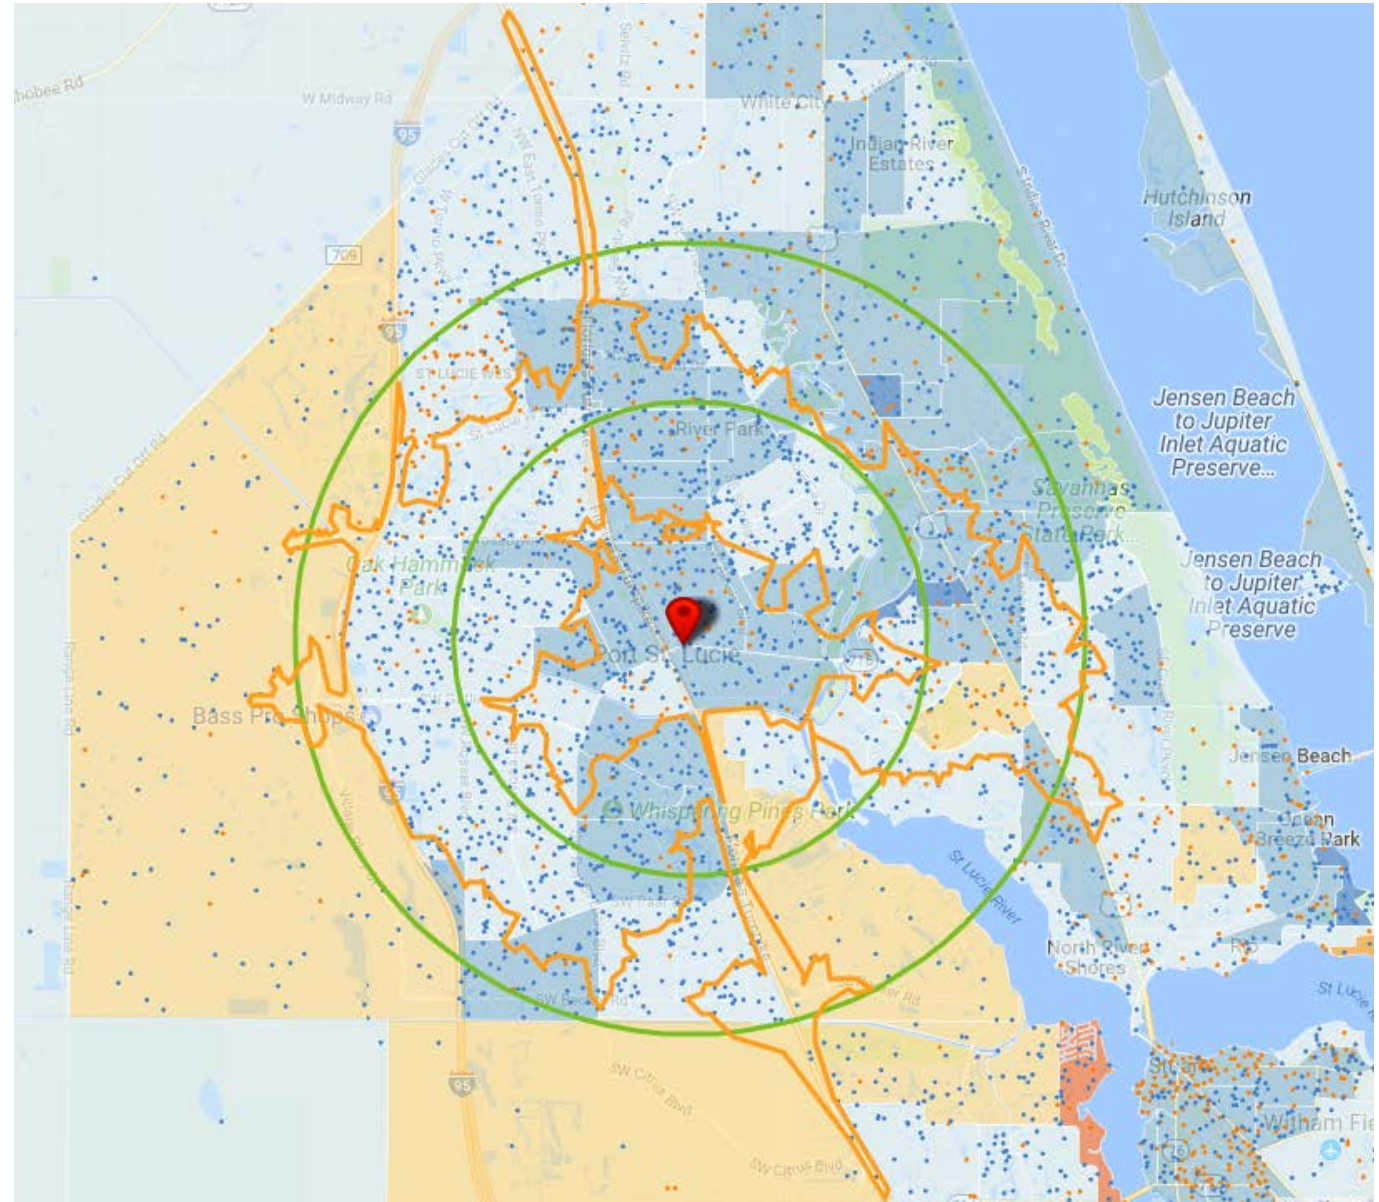

Discover

State of Florida
Population 20.98 Million

Port St. Lucie, FL
Population 182,866

Discover

Residential Population Density

• 1 dot = 100

Daytime Employee Population Density

• 1 dot = 100

Median Household Income

- \$0-\$25,000
- \$25,000-\$50,000
- \$50,000-\$75,000
- \$75,000-\$100,000
- \$100,000-\$150,000
- > \$150,000

Study Area

- 3.00 mi
- 5.00 mi
- 0-5 min
- 0-10 min

Discover: The Play Card

Category	3-Mile Radius	5-Mile Radius	10-Mile Radius	5-Minute Drive Time	10-Minute Drive Time	15-Minute Drive Time
Current Year Estimated Population	59,034	122,065	250,429	14,596	77,515	153,061
Number of Households	20,017	44,386	97,788	4,801	26,760	56,123
Projected Annual Growth (5 YR)	15.43%	14.35%	13.01%	12.31%	14.64%	13.66%
Median HH Income 2016	\$55,516	\$52,674	\$50,796	\$60,230	\$53,382	\$51,562
Current Year Average Age	38.5	40.7	43.2	36.9	38.9	40.9
Average Home Value	\$352,915	\$354,185	\$355,552	\$324,490	\$342,872	\$343,436
Current Year % Bachelor's Degree	23%	20%	22%	23%	21%	20%
Daytime Population	41,490	89,948	205,531	13,657	58,331	118,552
Labor Force	29,762	60,305	116,344	7,962	38,957	73,649